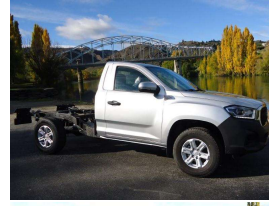

2021 LDV T60 Cab Chassis 4x4

VEHICLE INFORMATION

Cash Price

Includes GST

\$31,040

+ on-road-costs of \$1,150

Finance may be available on this vehicle.

Ask one of our friendly staff for more information.

Body

2 door, Ute

Odometer

-

Engine

2800 cc

Fuel Type

Diesel