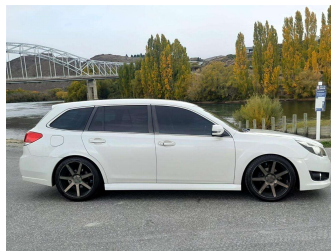

2009 Subaru Legacy 2.5 AWD

Purchase Price **\$8,990**
Includes GST, Registration & Licensing

Finance may be available on this vehicle. Ask one of our friendly staff for more information.

Gain peace of mind with Mechanical Breakdown Insurance. **Ask us how.**

Body Style
5 door, Wagon

Odometer
162,000 km

Engine
2500 cc

Fuel Type
Petrol

Transmission
CVT Auto, Tiptronic, All Wheel

Wheels
19", Custom Alloys

VIN
-

Interior
Black, Leather